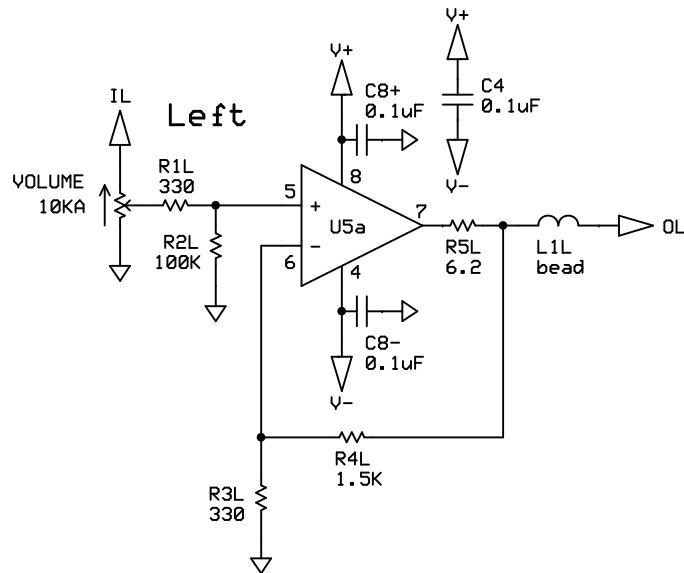

Power

I/O

Ground

MINI³
v2.01
2007/09/10

Mini3 Variant	U5	U4
"High-performance"	AD8397ARDZ	OPA690ID
"Extended run-time"	LMH6643MA	LMH6642MA

Gain	R1L/R	R4L/R	R3L/R
2x	470	1K	1K
3x	430	1.2K	620
5x (default)	330	1.5K	330
8x	240	1.8K	240