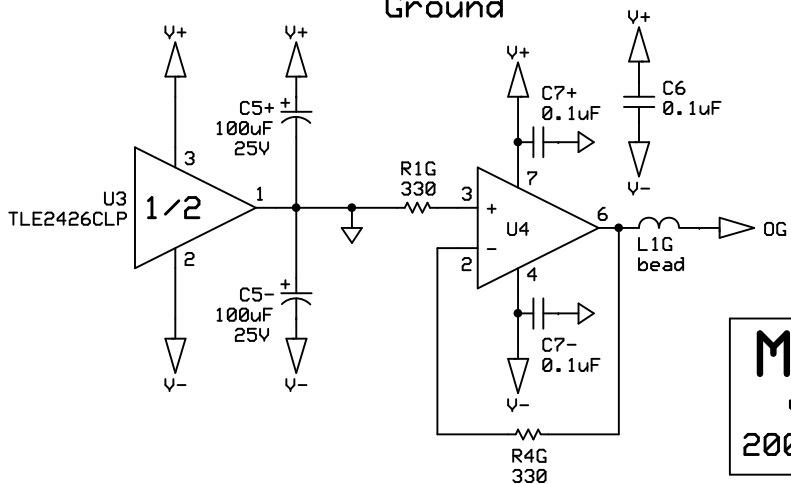

Power

I/O

Ground

MINI³
v2.01
2007/09/10

Mini3 Variant	U5	U4
"High-performance"	AD8397ARDZ	OPA690ID
"Extended run-time"	LMH6643MA	LMH6642MA

Gain	R1L/R	R4L/R	R3L/R
2x	470	1K	1K
3x	430	1.2K	620
5x (default)	330	1.5K	330
8x	240	1.8K	240