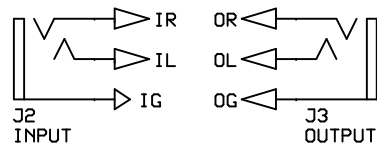

Power

I/O

Ground

MINI³
v2.01
2007/09/10

Mini3 Variant	U5	U4
"High-performance"	AD8397ARDZ	OPA690ID
"Extended run-time"	LMH6643MA	LMH6642MA

Gain	R1L/R	R4L/R	R3L/R
2x	470	1K	1K
3x	430	1.2K	620
5x (default)	330	1.5K	330
8x	240	1.8K	240