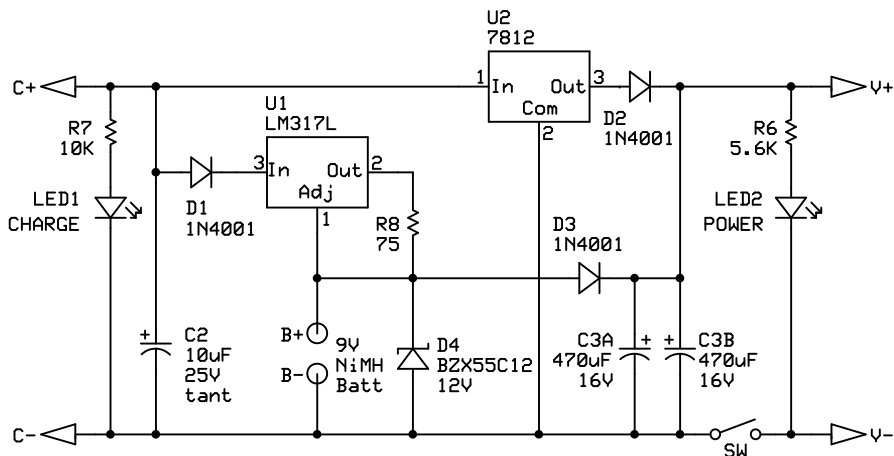

Power

I/O

Ground

MINI³
v2.01
2007/09/10

Mini3 Variant	U5	U4
"High-performance"	AD8397ARDZ	OPA690ID
"Extended run-time"	LMH6643MA	LMH6642MA

Gain	R1L/R	R4L/R	R3L/R
2x	470	1K	1K
3x	430	1.2K	620
5x (default)	330	1.5K	330
8x	240	1.8K	240