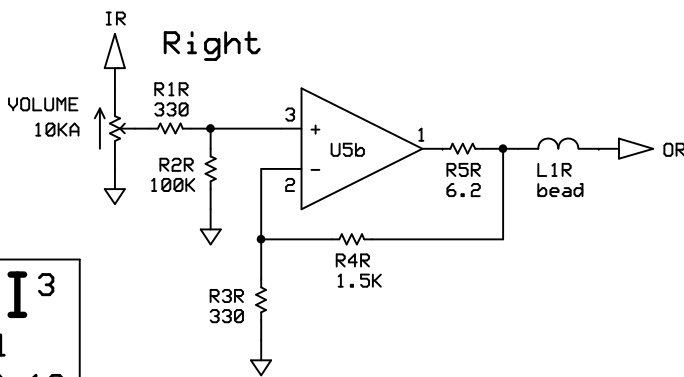

Power

I/O

Ground

MINI³
v2.01
2007/09/10

Mini3 Variant	U5	U4
"High-performance"	AD8397ARDZ	OPA690ID
"Extended run-time"	LMH6643MA	LMH6642MA

Gain	R1L/R	R4L/R	R3L/R
2x	470	1K	1K
3x	430	1.2K	620
5x (default)	330	1.5K	330
8x	240	1.8K	240